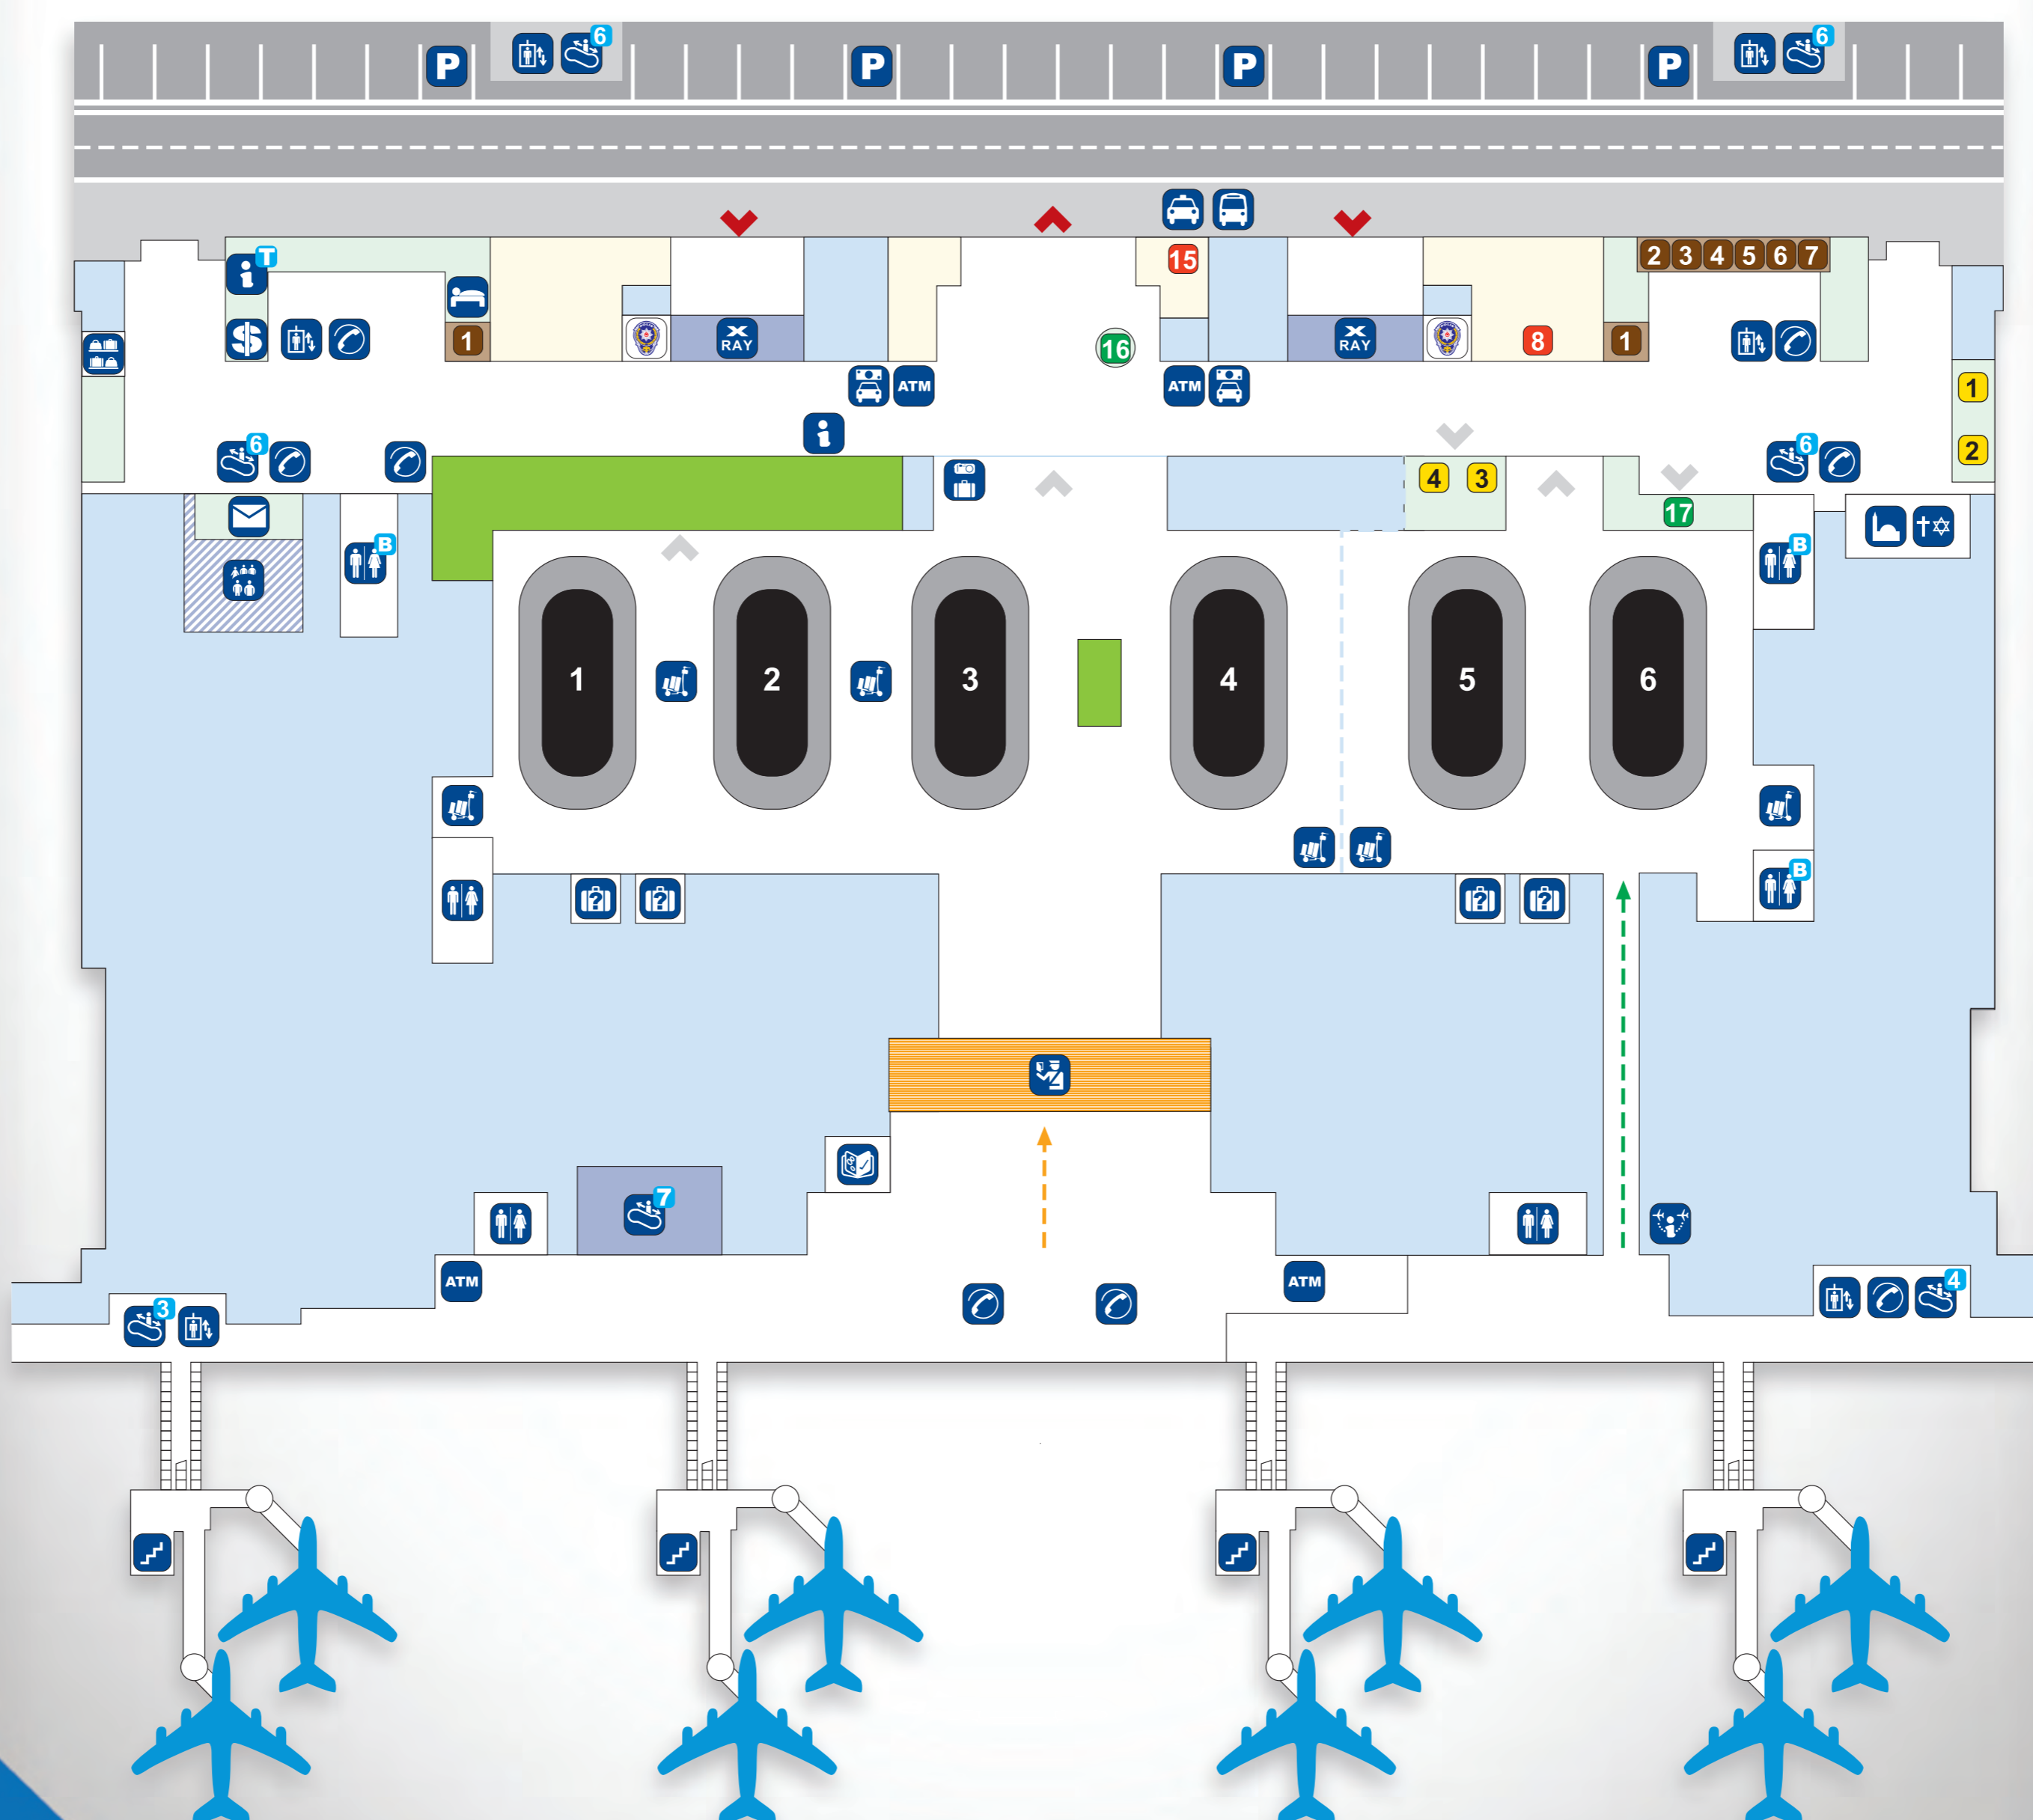

ARRIVALS FLOOR

Ticket Sales

1. 1 Trek Turizm
2. 2 Fly Air
3. 3 Adرياتik
4. 4 Easy Jet
5. 5 Sun Express
6. 6 KTHY
7. 7 Merkür
8. 8 Holiday Plan
9. 9 Casio Air
10. 10 THY
11. 11 Anadolu Jet
12. 12 Pegasus

Shopping

1. 1 Portes
2. 2 Decor Inn
3. 3 Kuaför Bayram Bal
4. 4 Area Shop
5. 5 Aero Shop
6. 6 Salkım Büfe
7. 7 Gökyüzü Market
8. 8 Yeşilköy Lostra
9. 9 Altis
10. 10 Zümrüt Mini Market
11. 11 Dolunay Market
12. 12 Altınbaş
13. 13 D&R
14. 14 Fenerium
15. 15 Atasay
16. 16 Vodafone
17. 17 Gratis

Cafe & Restaurants

1. 1 Center Point
2. 2 Simit Sarayı
3. 3 Bus Stop
4. 4 Drive Inn Cafe
5. 5 Veranda
6. 6 Popeye's
7. 7 Burger King
8. 8 Gloria Jean's Coffees
9. 9 Piano
10. 10 Özsüt
11. 11 Sandwich Cafe
12. 12 Secco Cafe
13. 13 Ally's Sports Bar
14. 14 Sbarro
15. 15 Efes Beer Cafe
16. 16 Coca Cola Gate Cafe

Rent a Car

1. 1 Nord Travel
2. 2 Avis
3. 3 Sixth
4. 4 Europcar
5. 5 Budget
6. 6 Hertz
7. 7 National Car

Banks

1. 1 Akbank
2. 2 İş Bankası
3. 3 Garanti
4. 4 Yapı Kredi