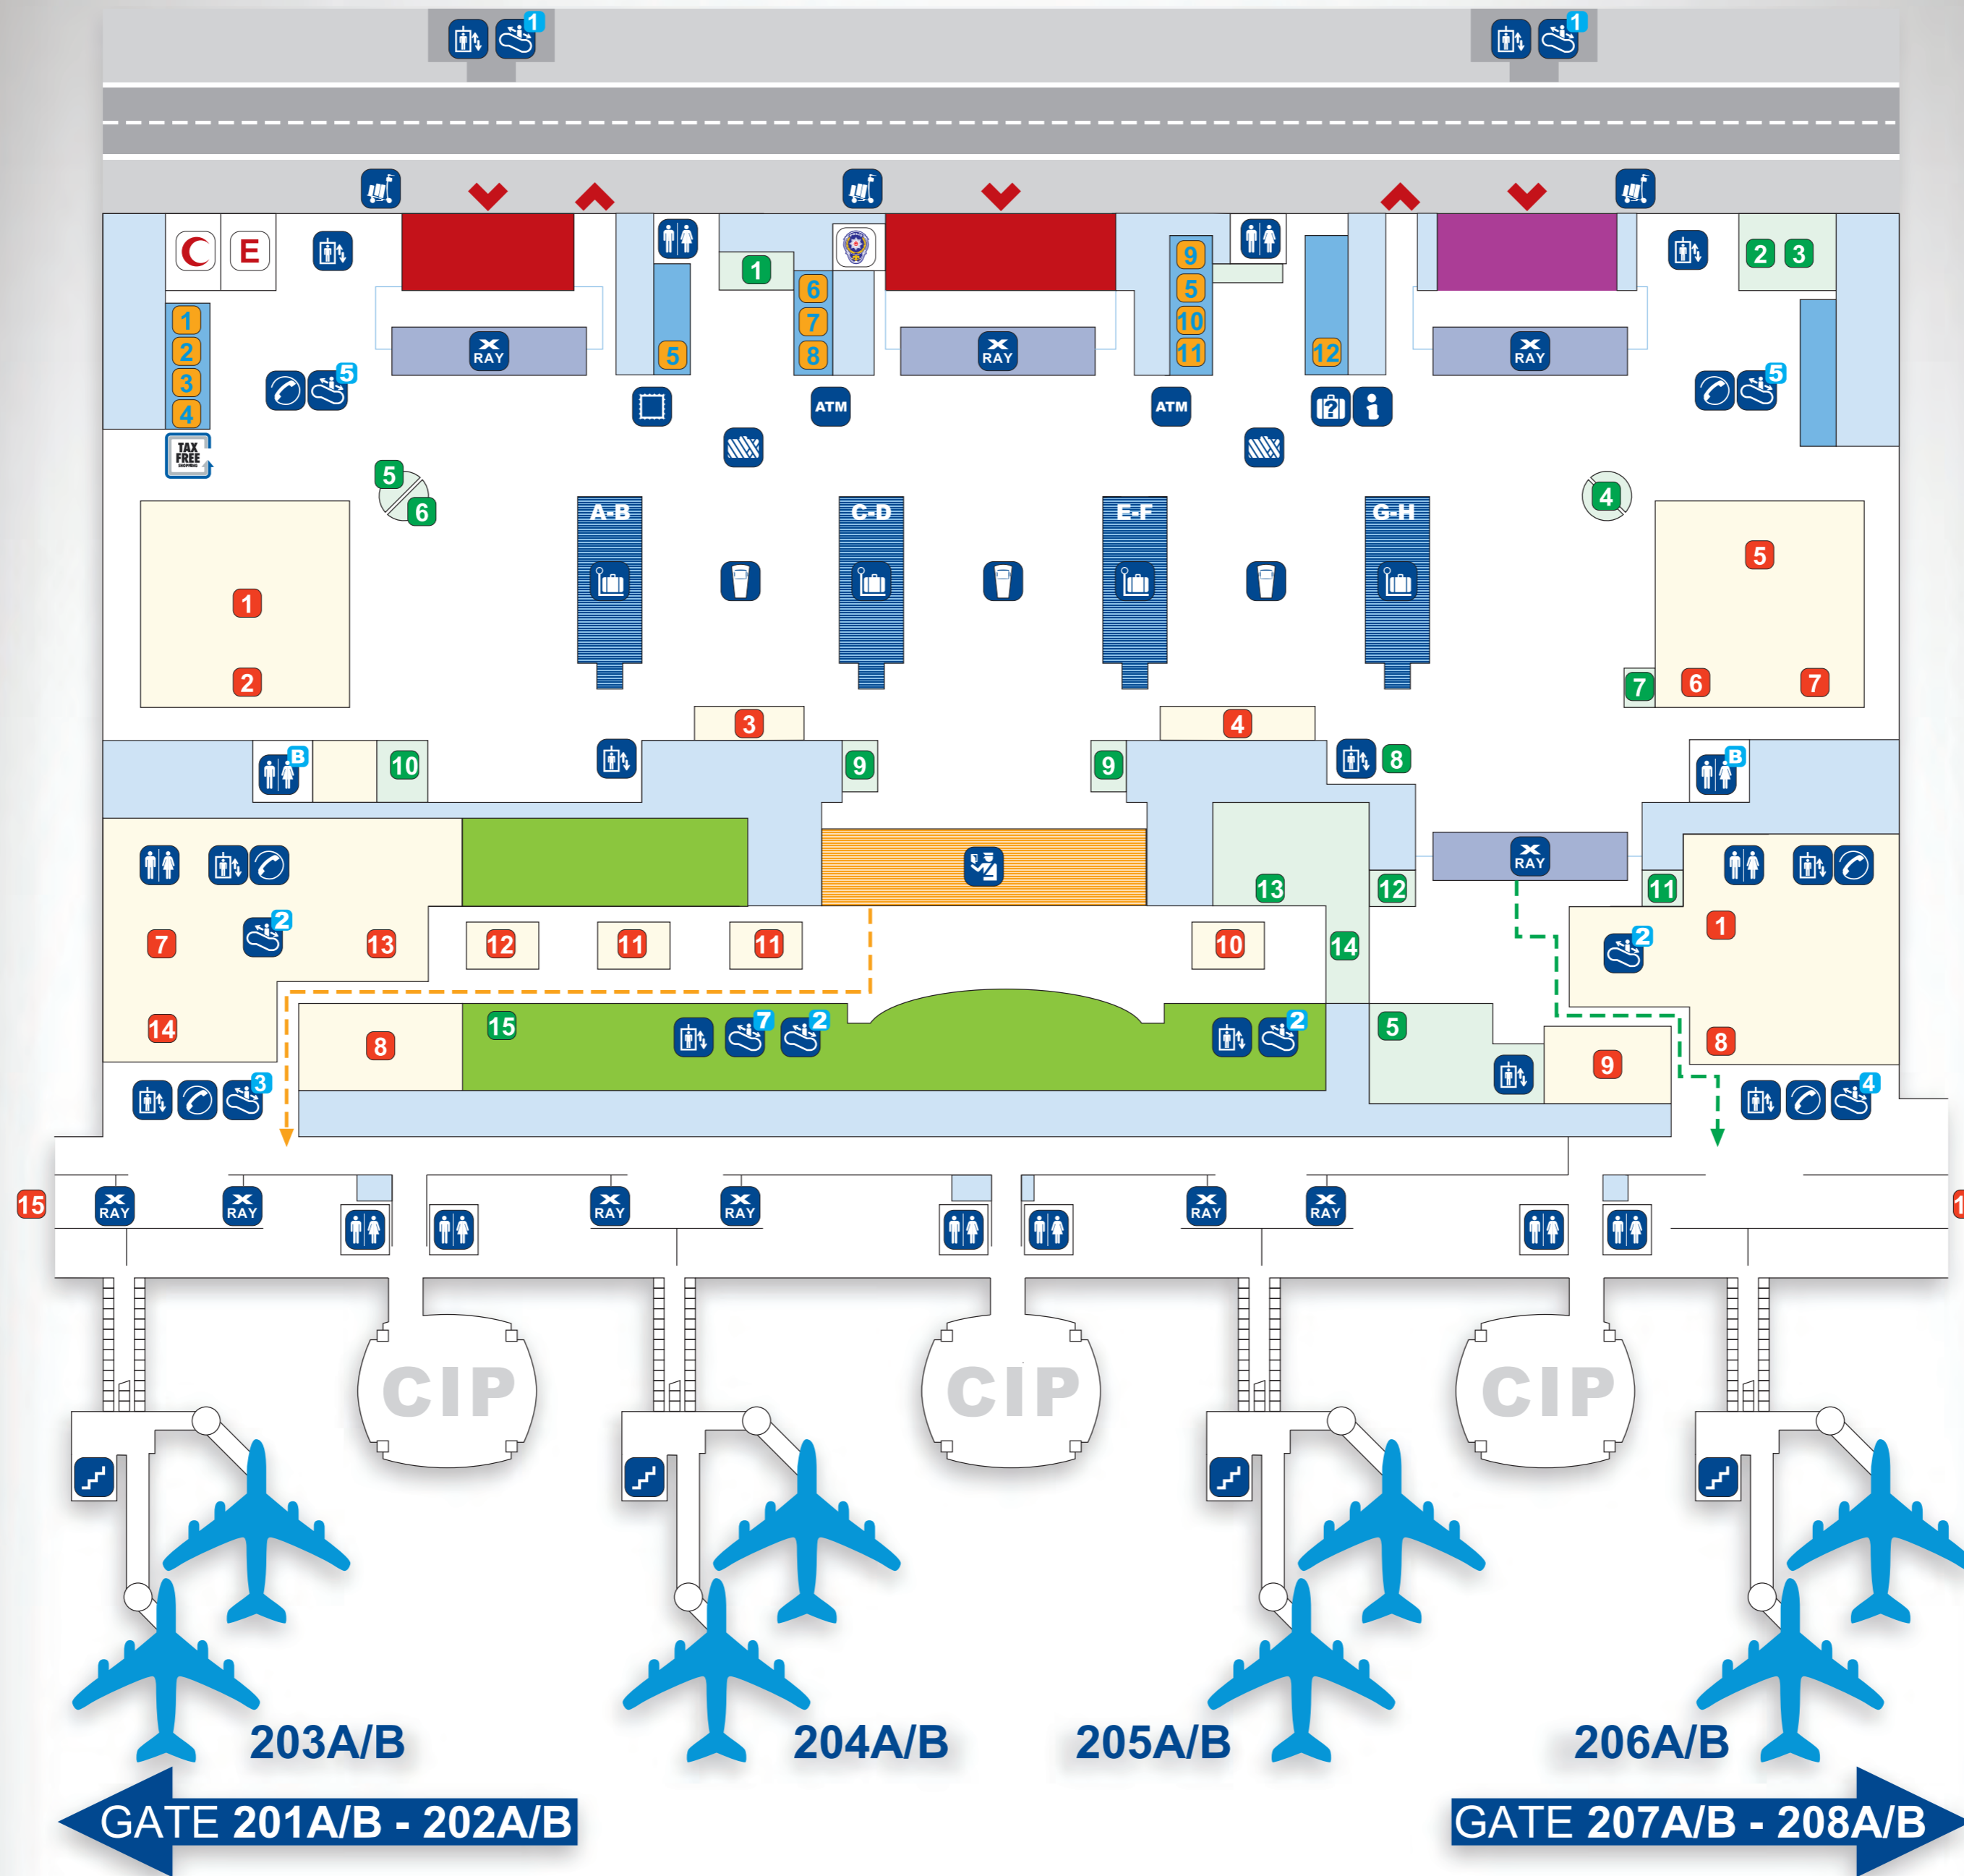

İSTANBUL SABİHA GÖKÇEN INTERNATIONAL AIRPORT

Areas

- Shopping Areas
- Rent a Car
- Ticket Sales
- International Terminal Entrance
- International Passengers Hall
- Duty Free Shops
- E Pharmacy
- Domestic Terminal Entrance
- Domestic Passengers Hall
- Office Areas
- Conference Hall
- Passport Counters
- C Health
- W Weapon Submission
- Transfer Passenger Hall
- Food & Beverage Courts

Common Use

- L Lift
- T Baggage Trolleys
- R Security Control
- W Baggage Wrap
- ATM ATM
- C Check-in Counters
- I Information Desk
- P Prayer Room
- C Change Office
- E Electronic Check-in
- L Left Baggage
- C Customs
- L Lost Baggage
- C Conference Hall
- M Masjid
- H Hotel Information
- B Bus
- P Carpark
- P Passport Control
- P Postoffice
- T Taxi
- P Public Phone
- T Transit Passenger Desk
- I Tourism Information
- R Restrooms
- R Restrooms & Baby Care
- V Valet Parking Payment Point
- V Visa

Stairs

- O Open Carpark floor
- C CIP Lounge
- I International remote gates (Gate 301 - 305)
- D Domestic remote gates (Gate 306 - 309)
- A Arrival Floor
- D Departure Floor
- T Transit passenger
- T Tax Free

DEPARTURES FLOOR